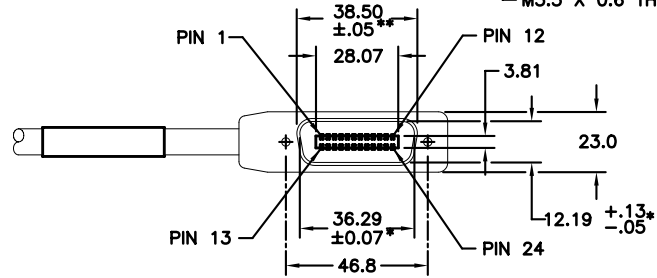

763061-04

Dimensions in millimeters.

P1

P2

P1/P2

P3

P4

P3/P4

WIRE LIST $\triangle_8/\triangle_{14}$

SIGNAL	P1/P2	WIRE NO	WIRE COLOR	P3/P4
DIO1	1	7	WHITE/BLACK/BROWN	1
DIO2	2	5	WHITE/BLACK/RED	2
DIO3	3	3	WHITE/BLACK/ORANGE	3
DIO4	4	8	WHITE/BLACK/YELLOW	4
DIO5	13	6	WHITE/BLACK/GREEN	13
DIO6	14	4	WHITE/BLACK/BLUE	14
DIO7	15	2	WHITE/GREY	15
DIO8	16	1	WHITE	16
IFC	9	11	YELLOW	9
SRQ	10	9	GREEN	10
ATN	11	23	BLUE	11
SHIELD	12	WIRE	OUTER DRAIN	12
EOI	5	21	BLACK	5
DAV	6	17	BROWN	6
NRFD	7	15	RED	7
NDAC	8	13	ORANGE	8
REN	17	19	VIOLET	17
GND (6)	18	18	WHITE/BROWN	18
GND (7)	19	16	WHITE/RED	19
GND (8)	20	14	WHITE/ORANGE	20
GND (9)	21	12	WHITE/YELLOW	21
GND (10)	22	10	WHITE/GREEN	22
GND (11)	23	24	WHITE/BLUE	23
GND LOGIC (5)	24	22	WHITE/BLACK	24
GND LOGIC (17)	24	20	WHITE/VIOLET	24
GND LOGIC	24	WIRE	INNER DRAIN	24
SHIELD	SHELL	---	OUTER BRAID	SHELL