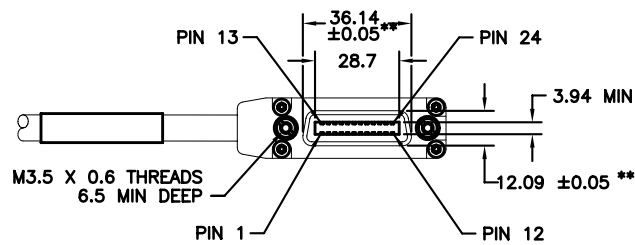

763061-04

Dimensions in millimeters.

P1

P2

P1/P2

P3

P4

P3/P4

WIRE LIST $\triangle_8/\triangle_{14}$

SIGNAL	P1/P2	WIRE NO	WIRE COLOR	P3/P4
DIO1	1	7	WHITE/BLACK/BROWN	1
DIO2	2	5	WHITE/BLACK/RED	2
DIO3	3	3	WHITE/BLACK/ORANGE	3
DIO4	4	8	WHITE/BLACK/YELLOW	4
DIO5	13	6	WHITE/BLACK/GREEN	13
DIO6	14	4	WHITE/BLACK/BLUE	14
DIO7	15	2	WHITE/GREY	15
DIO8	16	1	WHITE	16
IFC	9	11	YELLOW	9
SRQ	10	9	GREEN	10
ATN	11	23	BLUE	11
SHIELD	12	WIRE	OUTER DRAIN	12
EOI	5	21	BLACK	5
DAV	6	17	BROWN	6
NRFD	7	15	RED	7
NDAC	8	13	ORANGE	8
REN	17	19	VIOLET	17
GND (6)	18	18	WHITE/BROWN	18
GND (7)	19	16	WHITE/RED	19
GND (8)	20	14	WHITE/ORANGE	20
GND (9)	21	12	WHITE/YELLOW	21
GND (10)	22	10	WHITE/GREEN	22
GND (11)	23	24	WHITE/BLUE	23
GND LOGIC (5)	24	22	WHITE/BLACK	24
GND LOGIC (17)	24	20	WHITE/VIOLET	24
GND LOGIC	24	WIRE	INNER DRAIN	24
SHIELD	SHELL	---	OUTER BRAID	SHELL