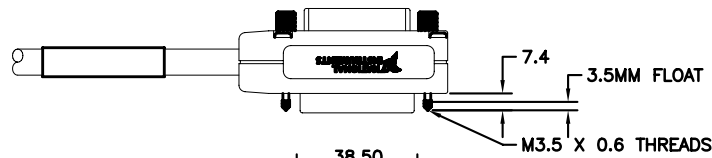

763061-04

Dimensions in millimeters.

P1

P2

P1/P2

P3

P4

P3/P4

WIRE LIST $\triangle_8/\triangle_{14}$

SIGNAL	P1/P2	WIRE NO	WIRE COLOR	P3/P4
DIO1	1	7	WHITE/BLACK/BROWN	1
DIO2	2	5	WHITE/BLACK/RED	2
DIO3	3	3	WHITE/BLACK/ORANGE	3
DIO4	4	8	WHITE/BLACK/YELLOW	4
DIO5	13	6	WHITE/BLACK/GREEN	13
DIO6	14	4	WHITE/BLACK/BLUE	14
DIO7	15	2	WHITE/GREY	15
DIO8	16	1	WHITE	16
IFC	9	11	YELLOW	9
SRQ	10	9	GREEN	10
ATN	11	23	BLUE	11
SHIELD	12	WIRE	OUTER DRAIN	12
EOI	5	21	BLACK	5
DAV	6	17	BROWN	6
NRFD	7	15	RED	7
NDAC	8	13	ORANGE	8
REN	17	19	VIOLET	17
GND (6)	18	18	WHITE/BROWN	18
GND (7)	19	16	WHITE/RED	19
GND (8)	20	14	WHITE/ORANGE	20
GND (9)	21	12	WHITE/YELLOW	21
GND (10)	22	10	WHITE/GREEN	22
GND (11)	23	24	WHITE/BLUE	23
GND LOGIC (5)	24	22	WHITE/BLACK	24
GND LOGIC (17)	24	20	WHITE/VIOLET	24
GND LOGIC	24	WIRE	INNER DRAIN	24
SHIELD	SHELL	---	OUTER BRAID	SHELL