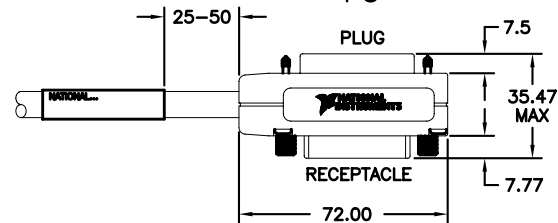

763061-04

Dimensions in millimeters.

P1

P2

P1/P2

P3

P4

P3/P4

WIRE LIST $\triangle_8/\triangle_{14}$

SIGNAL	P1/P2	WIRE NO	WIRE COLOR	P3/P4
DIO1	1	7	WHITE/BLACK/BROWN	1
DIO2	2	5	WHITE/BLACK/RED	2
DIO3	3	3	WHITE/BLACK/ORANGE	3
DIO4	4	8	WHITE/BLACK/YELLOW	4
DIO5	13	6	WHITE/BLACK/GREEN	13
DIO6	14	4	WHITE/BLACK/BLUE	14
DIO7	15	2	WHITE/GREY	15
DIO8	16	1	WHITE	16
IFC	9	11	YELLOW	9
SRQ	10	9	GREEN	10
ATN	11	23	BLUE	11
SHIELD	12	WIRE	OUTER DRAIN	12
EOI	5	21	BLACK	5
DAV	6	17	BROWN	6
NRFD	7	15	RED	7
NDAC	8	13	ORANGE	8
REN	17	19	VIOLET	17
GND (6)	18	18	WHITE/BROWN	18
GND (7)	19	16	WHITE/RED	19
GND (8)	20	14	WHITE/ORANGE	20
GND (9)	21	12	WHITE/YELLOW	21
GND (10)	22	10	WHITE/GREEN	22
GND (11)	23	24	WHITE/BLUE	23
GND LOGIC (5)	24	22	WHITE/BLACK	24
GND LOGIC (17)	24	20	WHITE/VIOLET	24
GND LOGIC	24	WIRE	INNER DRAIN	24
SHIELD	SHELL	---	OUTER BRAID	SHELL