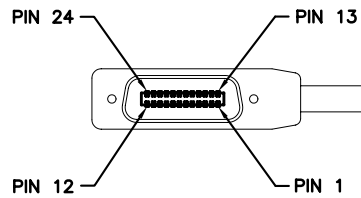

763061-04

Dimensions in millimeters.

P1

P2

P1/P2

P3

P4

P3/P4

WIRE LIST $\triangle_8/\triangle_{14}$

SIGNAL	P1/P2	WIRE NO	WIRE COLOR	P3/P4
DIO1	1	7	WHITE/BLACK/BROWN	1
DIO2	2	5	WHITE/BLACK/RED	2
DIO3	3	3	WHITE/BLACK/ORANGE	3
DIO4	4	8	WHITE/BLACK/YELLOW	4
DIO5	13	6	WHITE/BLACK/GREEN	13
DIO6	14	4	WHITE/BLACK/BLUE	14
DIO7	15	2	WHITE/GREY	15
DIO8	16	1	WHITE	16
IFC	9	11	YELLOW	9
SRQ	10	9	GREEN	10
ATN	11	23	BLUE	11
SHIELD	12	WIRE	OUTER DRAIN	12
EOI	5	21	BLACK	5
DAV	6	17	BROWN	6
NRFD	7	15	RED	7
NDAC	8	13	ORANGE	8
REN	17	19	VIOLET	17
GND (6)	18	18	WHITE/BROWN	18
GND (7)	19	16	WHITE/RED	19
GND (8)	20	14	WHITE/ORANGE	20
GND (9)	21	12	WHITE/YELLOW	21
GND (10)	22	10	WHITE/GREEN	22
GND (11)	23	24	WHITE/BLUE	23
GND LOGIC (5)	24	22	WHITE/BLACK	24
GND LOGIC (17)	24	20	WHITE/VIOLET	24
GND LOGIC	24	WIRE	INNER DRAIN	24
SHIELD	SHELL	---	OUTER BRAID	SHELL