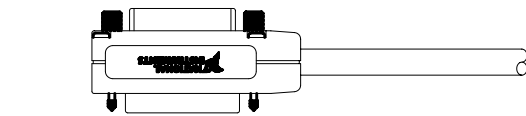

763061-04

Dimensions in millimeters.

P1

P2

P1/P2

P3

P4

P3/P4

WIRE LIST $\triangle_8/\triangle_{14}$

SIGNAL	P1/P2	WIRE NO	WIRE COLOR	P3/P4
DIO1	1	7	WHITE/BLACK/BROWN	1
DIO2	2	5	WHITE/BLACK/RED	2
DIO3	3	3	WHITE/BLACK/ORANGE	3
DIO4	4	8	WHITE/BLACK/YELLOW	4
DIO5	13	6	WHITE/BLACK/GREEN	13
DIO6	14	4	WHITE/BLACK/BLUE	14
DIO7	15	2	WHITE/GREY	15
DIO8	16	1	WHITE	16
IFC	9	11	YELLOW	9
SRQ	10	9	GREEN	10
ATN	11	23	BLUE	11
SHIELD	12	WIRE	OUTER DRAIN	12
EOI	5	21	BLACK	5
DAV	6	17	BROWN	6
NRFD	7	15	RED	7
NDAC	8	13	ORANGE	8
REN	17	19	VIOLET	17
GND (6)	18	18	WHITE/BROWN	18
GND (7)	19	16	WHITE/RED	19
GND (8)	20	14	WHITE/ORANGE	20
GND (9)	21	12	WHITE/YELLOW	21
GND (10)	22	10	WHITE/GREEN	22
GND (11)	23	24	WHITE/BLUE	23
GND LOGIC (5)	24	22	WHITE/BLACK	24
GND LOGIC (17)	24	20	WHITE/VIOLET	24
GND LOGIC	24	WIRE	INNER DRAIN	24
SHIELD	SHELL	---	OUTER BRAID	SHELL