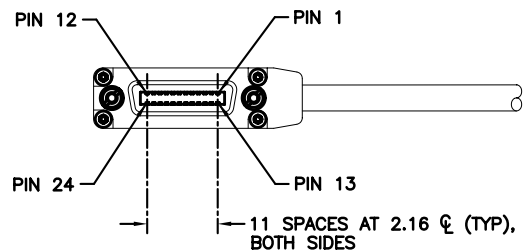

763061-04

Dimensions in millimeters.

P1

P2

P1/P2

P3

P4

P3/P4

WIRE LIST $\triangle_8/\triangle_{14}$

SIGNAL	P1/P2	WIRE NO	WIRE COLOR	P3/P4
DIO1	1	7	WHITE/BLACK/BROWN	1
DIO2	2	5	WHITE/BLACK/RED	2
DIO3	3	3	WHITE/BLACK/ORANGE	3
DIO4	4	8	WHITE/BLACK/YELLOW	4
DIO5	13	6	WHITE/BLACK/GREEN	13
DIO6	14	4	WHITE/BLACK/BLUE	14
DIO7	15	2	WHITE/GREY	15
DIO8	16	1	WHITE	16
IFC	9	11	YELLOW	9
SRQ	10	9	GREEN	10
ATN	11	23	BLUE	11
SHIELD	12	WIRE	OUTER DRAIN	12
EOI	5	21	BLACK	5
DAV	6	17	BROWN	6
NRFD	7	15	RED	7
NDAC	8	13	ORANGE	8
REN	17	19	VIOLET	17
GND (6)	18	18	WHITE/BROWN	18
GND (7)	19	16	WHITE/RED	19
GND (8)	20	14	WHITE/ORANGE	20
GND (9)	21	12	WHITE/YELLOW	21
GND (10)	22	10	WHITE/GREEN	22
GND (11)	23	24	WHITE/BLUE	23
GND LOGIC (5)	24	22	WHITE/BLACK	24
GND LOGIC (17)	24	20	WHITE/VIOLET	24
GND LOGIC	24	WIRE	INNER DRAIN	24
SHIELD	SHELL	---	OUTER BRAID	SHELL